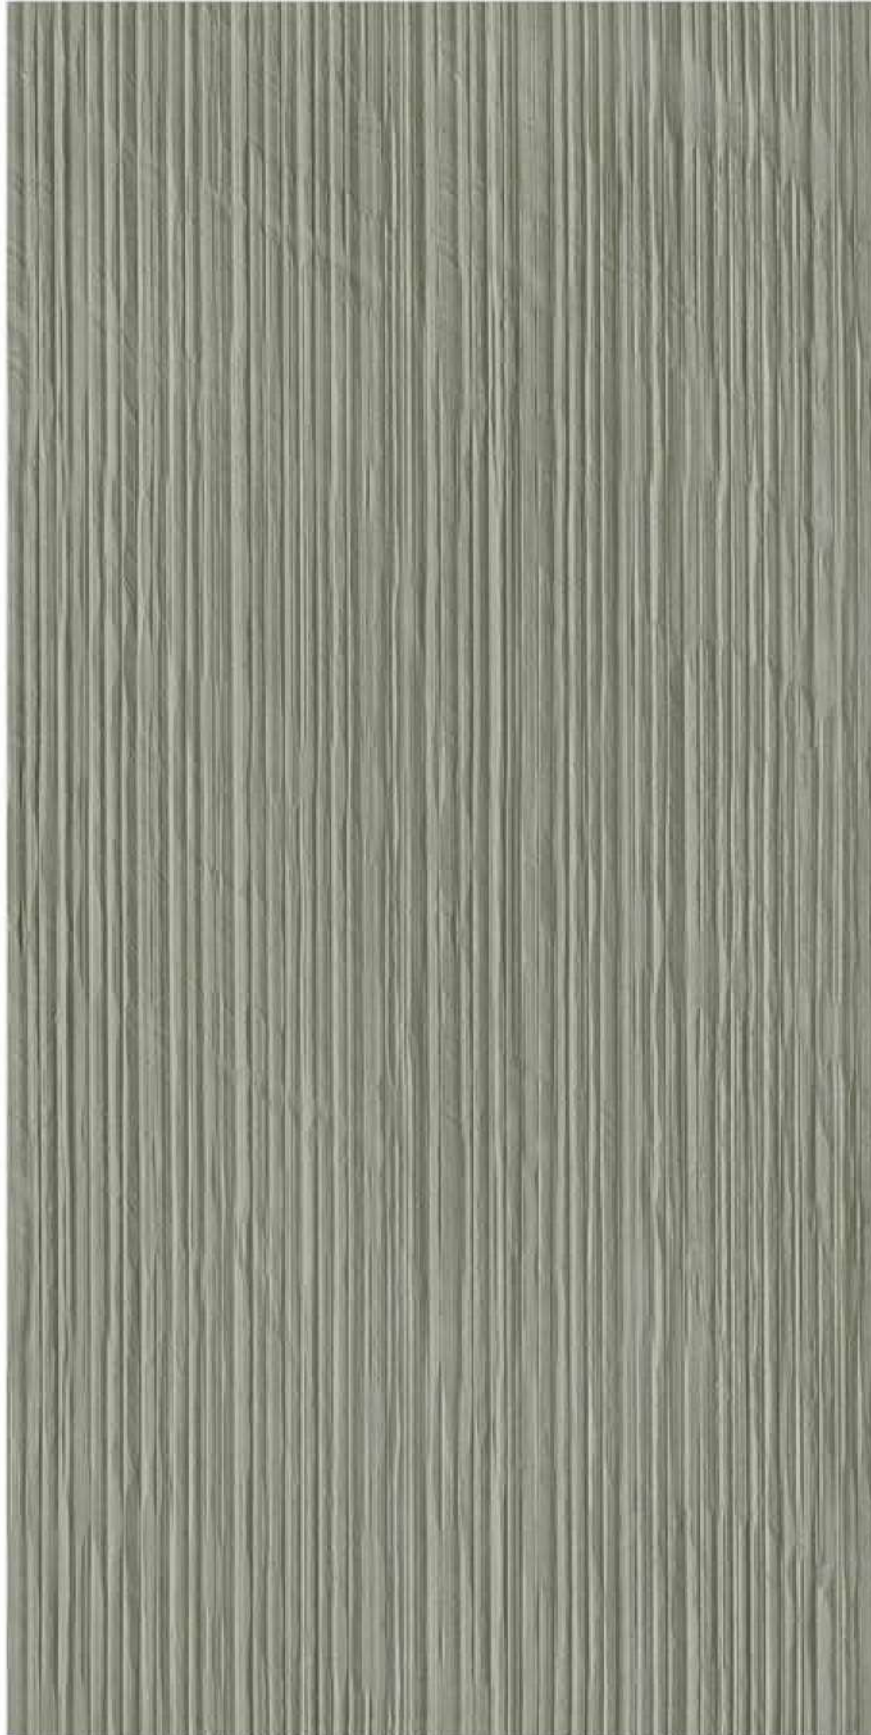

SPRING LENZA

600x1200mm
-
FULLBODY
TILES

ZERO
MAINTENANCE

LOW WATER
ABSORPTION

IMPACT
RESISTANCE

HIGH
STRENGTH

KOTA LENZA

600x1200mm
-
FULLBODY
TILES