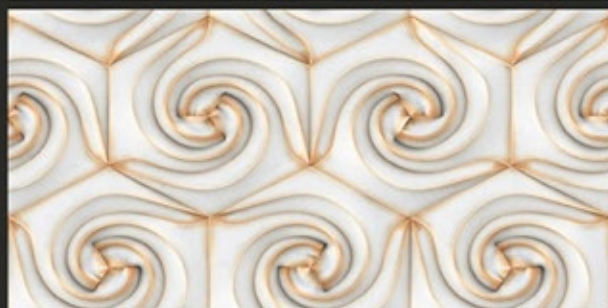

600x1200mm
GLAZED VITRIFIED TILES

3D 2006

Low Water
Absorption

Frost
Resistant

Chemical
Resistant

Stain
Resistance

Zero
Maintenance

Easy to
Clean