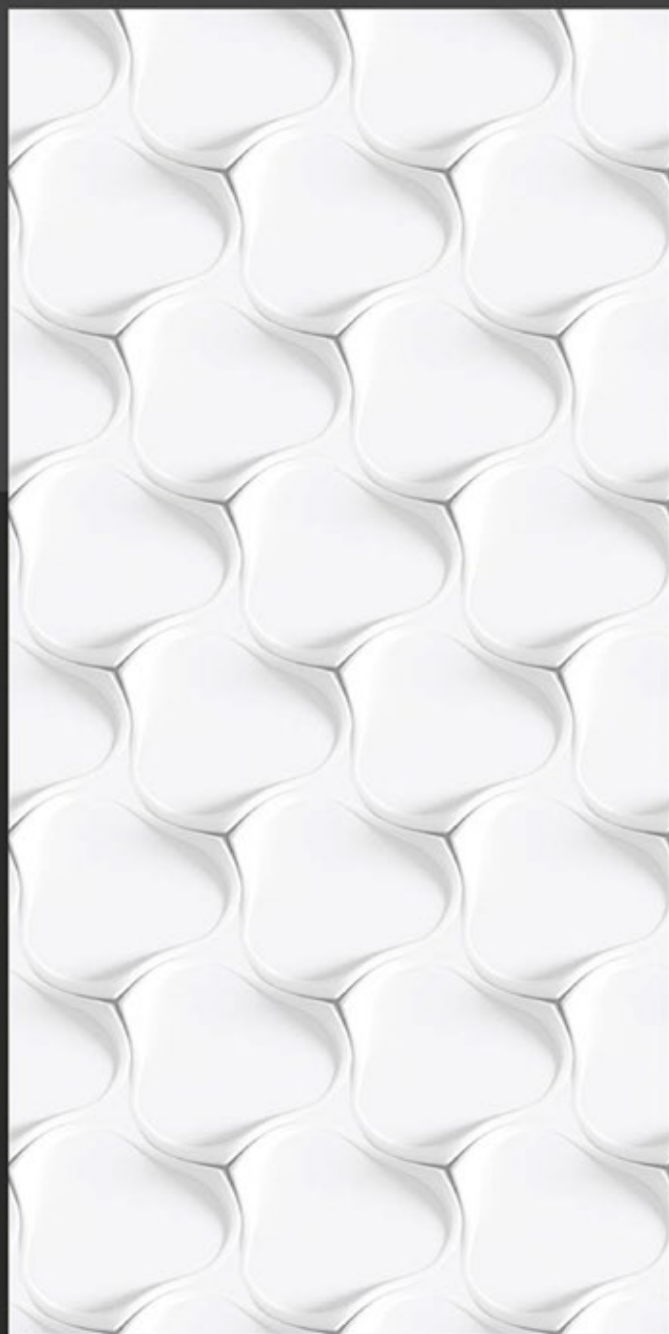

600x1200mm
GLAZED VITRIFIED TILES

3D 2007

Low Water
Absorption

Frost
Resistant

Chemical
Resistant

Stain
Resistance

Zero
Maintenance

Easy to
Clean