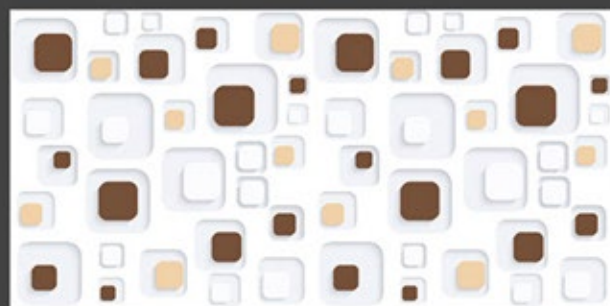

600 x 1200 mm
GLAZED VITRIFIED TILES

3D 2010

Low Water
Absorption

Frost
Resistant

Chemical
Resistant

Stain
Resistance

Zero
Maintenance

Easy to
Clean