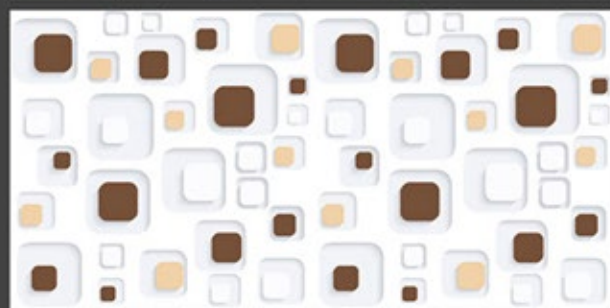

600 x 1200 mm
GLAZED VITRIFIED TILES

3D 2010

Low Water
Absorption

Frost
Resistant

Chemical
Resistant

Stain
Resistance

Zero
Maintenance

Easy to
Clean