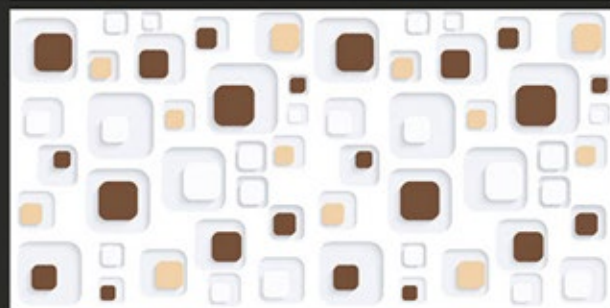

600 x 1200 mm
GLAZED VITRIFIED TILES

3D 2010

Low Water
Absorption

Frost
Resistant

Chemical
Resistant

Stain
Resistance

Zero
Maintenance

Easy to
Clean