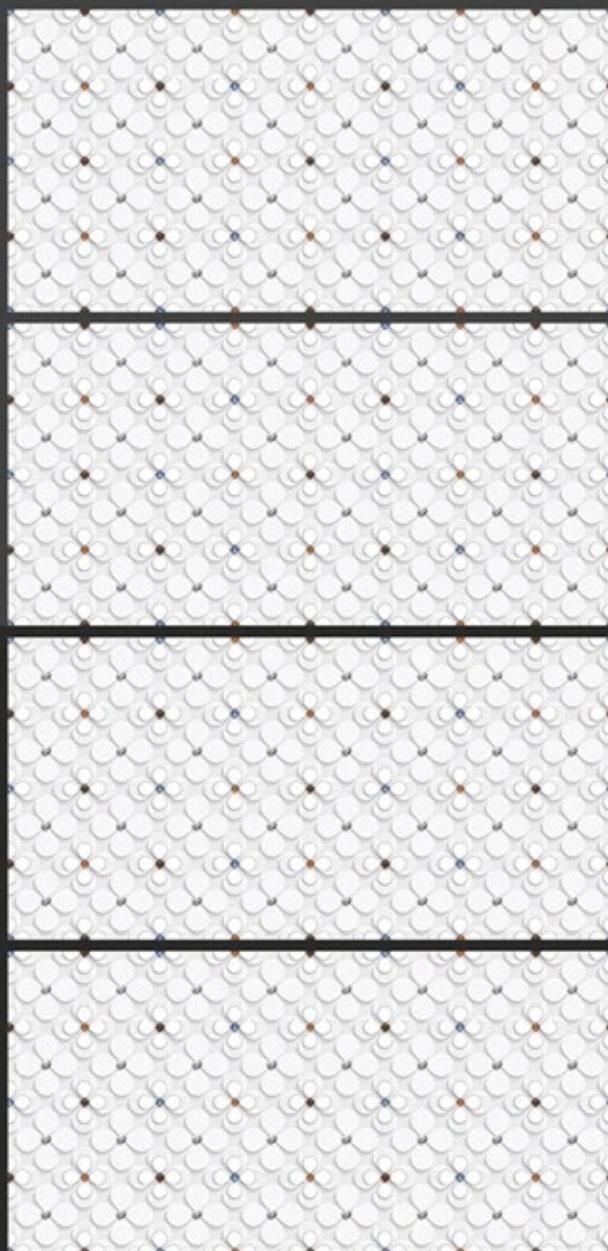

600 x 1200 mm
GLAZED VITRIFIED TILES

3D 2021

Low Water
Absorption

Frost
Resistant

Chemical
Resistant

Stain
Resistance

Zero
Maintenance

Easy to
Clean