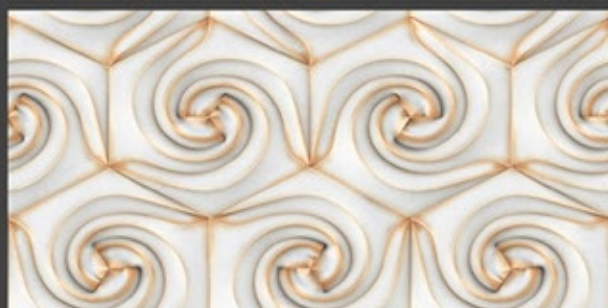

600x1200mm
GLAZED VITRIFIED TILES

3D 2006

Low Water
Absorption

Frost
Resistant

Chemical
Resistant

Stain
Resistance

Zero
Maintenance

Easy to
Clean