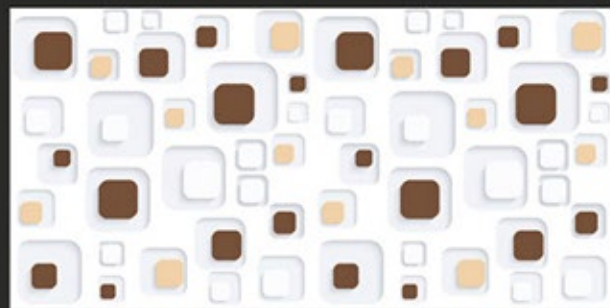

600 x 1200 mm
GLAZED VITRIFIED TILES

3D 2010

Low Water
Absorption

Frost
Resistant

Chemical
Resistant

Stain
Resistance

Zero
Maintenance

Easy to
Clean