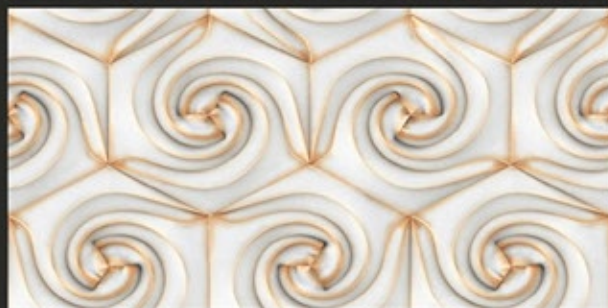

600x1200mm
GLAZED VITRIFIED TILES

3D 2006

Low Water
Absorption

Frost
Resistant

Chemical
Resistant

Stain
Resistance

Zero
Maintenance

Easy to
Clean