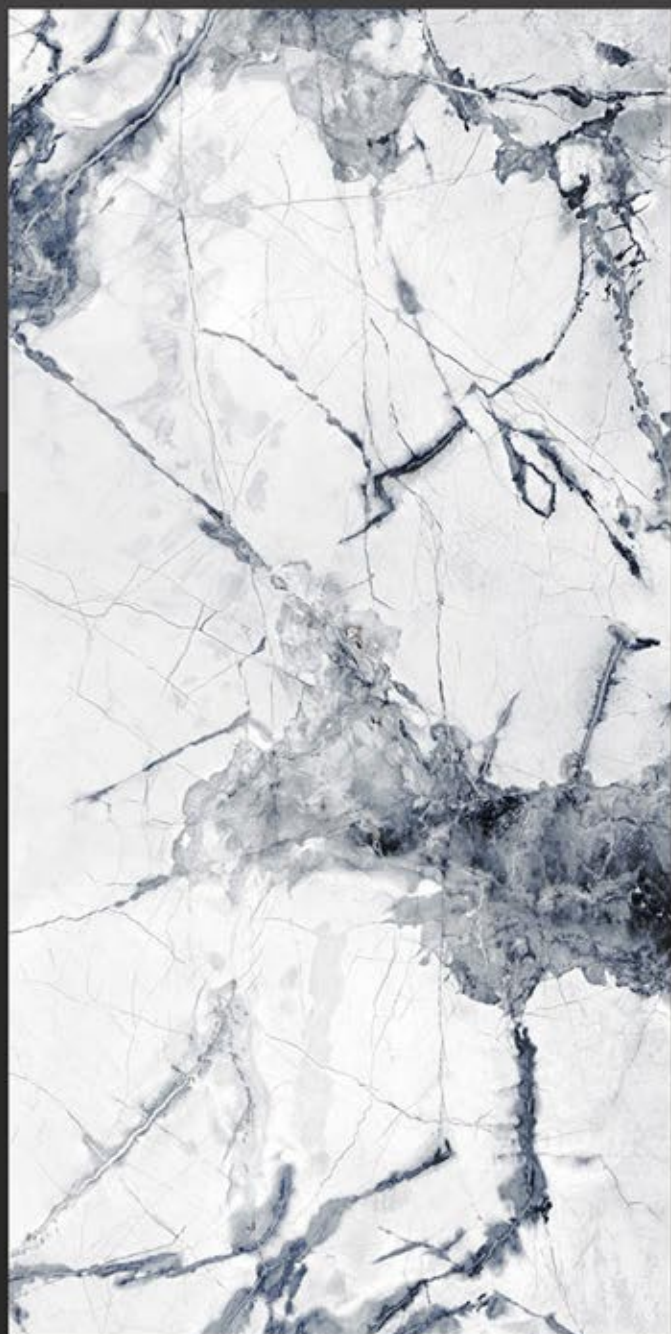

MARMI
COLLECTION

600x1200mm
GLAZED VITRIFIED TILES

AMBROSE

RANDOM FACES - 4

Low Water
Absorption

Frost
Resistant

Chemical
Resistant

Stain
Resistance

Zero
Maintenance

Easy to
Clean