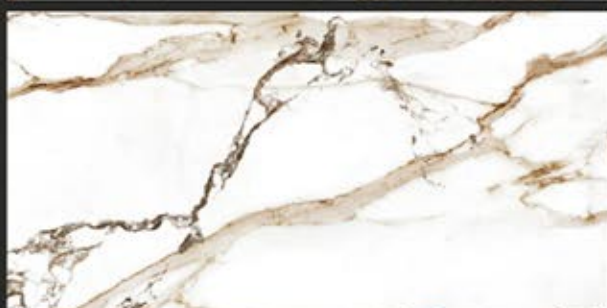

600x1200mm
GLAZED VITRIFIED TILES

NAMIBIA BROWN

RANDOM FACES - 6

Low Water
Absorption

Frost
Resistant

Chemical
Resistant

Stain
Resistance

Zero
Maintenance

Easy to
Clean