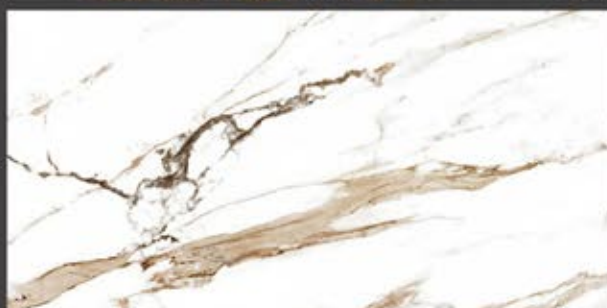

600x1200mm
GLAZED VITRIFIED TILES

NAMIBIA BROWN

RANDOM FACES - 6

Low Water
Absorption

Frost
Resistant

Chemical
Resistant

Stain
Resistance

Zero
Maintenance

Easy to
Clean