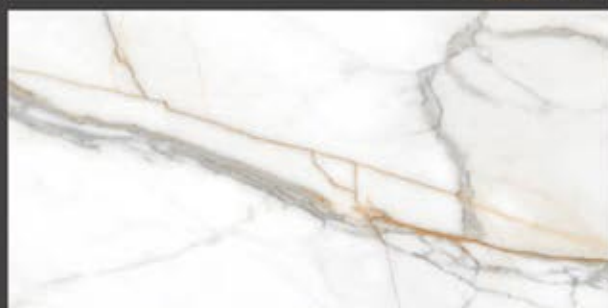

600x1200mm
GLAZED VITRIFIED TILES

MULINA GIALLO

RANDOM FACES - 4

Low Water
Absorption

Frost
Resistant

Chemical
Resistant

Stain
Resistance

Zero
Maintenance

Easy to
Clean