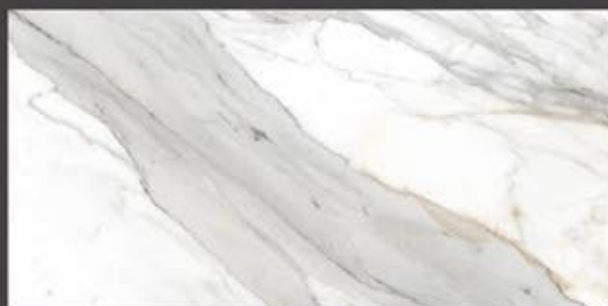

MARMI
COLLECTION

600x1200mm
GLAZED VITRIFIED TILES

SPIDER WHITE

RANDOM FACES - 4

Low Water
Absorption

Frost
Resistant

Chemical
Resistant

Stain
Resistance

Zero
Maintenance

Easy to
Clean