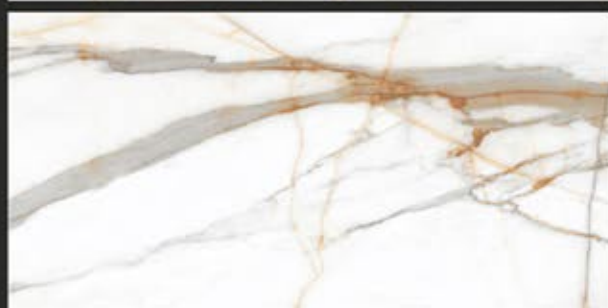

600x1200mm
GLAZED VITRIFIED TILES

MULINA GIALLO

RANDOM FACES - 4

Low Water
Absorption

Frost
Resistant

Chemical
Resistant

Stain
Resistance

Zero
Maintenance

Easy to
Clean