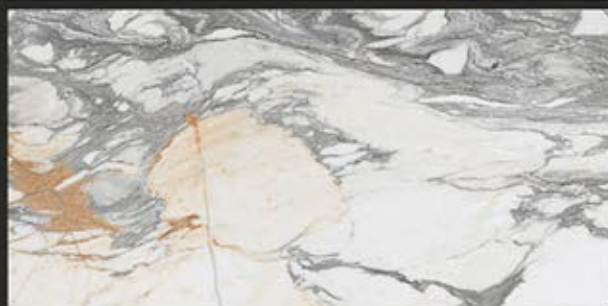

MARMI
COLLECTION

600x1200mm
GLAZED VITRIFIED TILES

NEVADA MARMI

RANDOM FACES - 4

Low Water
Absorption

Frost
Resistant

Chemical
Resistant

Stain
Resistance

Zero
Maintenance

Easy to
Clean