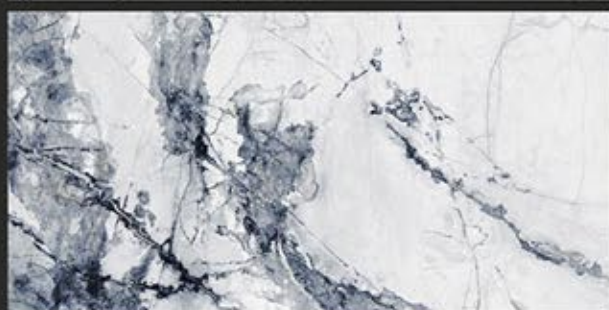

Zero  
Maintenance

Easy to  
Clean

DESIGN SHOWN -  
ALASKA WHITE

MARMI  
COLLECTION

600x1200mm  
GLAZED VITRIFIED TILES

AMBROSE

RANDOM FACES - 4

Low Water  
Absorption