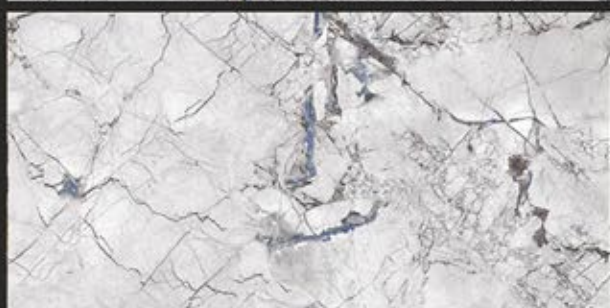

MARMI
COLLECTION

600x1200mm
GLAZED VITRIFIED TILES

PEARL DIAMOND

RANDOM FACES - 4

Low Water
Absorption

Frost
Resistant

Chemical
Resistant

Stain
Resistance

Zero
Maintenance

Easy to
Clean