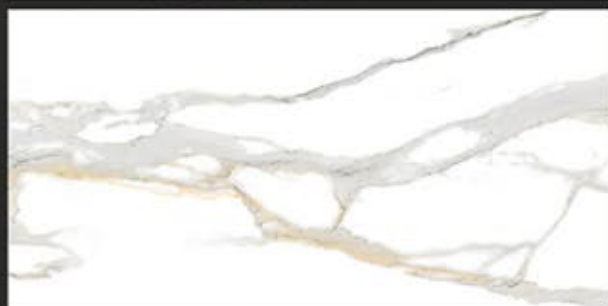

MARMI
COLLECTION

600x1200mm
GLAZED VITRIFIED TILES

STATUARIO CLASSIC

RANDOM FACES - 4

Low Water
Absorption

Frost
Resistant

Chemical
Resistant

Stain
Resistance

Zero
Maintenance

Easy to
Clean