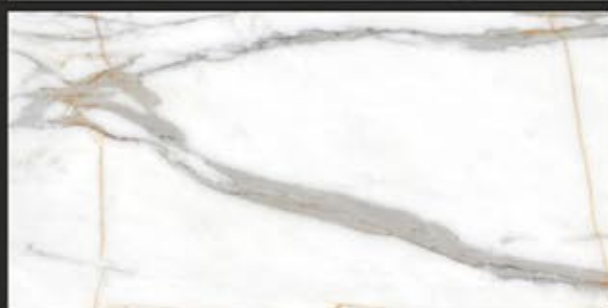

600x1200mm
GLAZED VITRIFIED TILES

MULINA GIALLO

RANDOM FACES - 4

Low Water
Absorption

Frost
Resistant

Chemical
Resistant

Stain
Resistance

Zero
Maintenance

Easy to
Clean