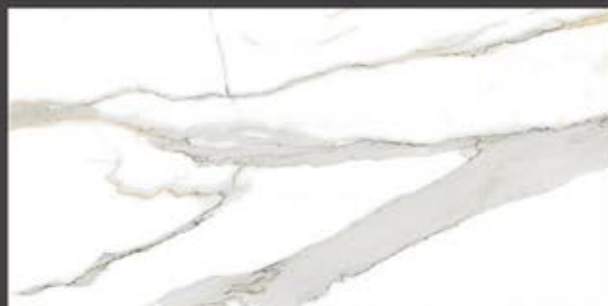

MARMI
COLLECTION

600x1200mm
GLAZED VITRIFIED TILES

STATUARIO CLASSIC

RANDOM FACES - 4

Low Water
Absorption

Frost
Resistant

Chemical
Resistant

Stain
Resistance

Zero
Maintenance

Easy to
Clean