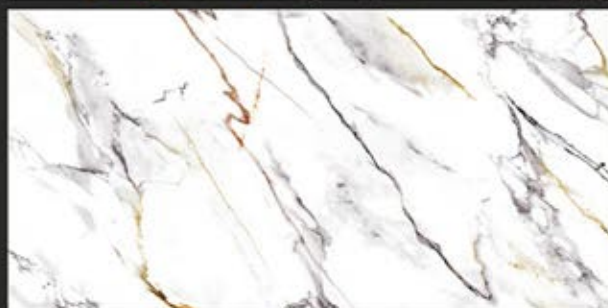

MARMI
COLLECTION

600x1200mm
GLAZED VITRIFIED TILES

TURKISH WHITE

RANDOM FACES - 4

Low Water
Absorption

Frost
Resistant

Chemical
Resistant

Stain
Resistance

Zero
Maintenance

Easy to
Clean