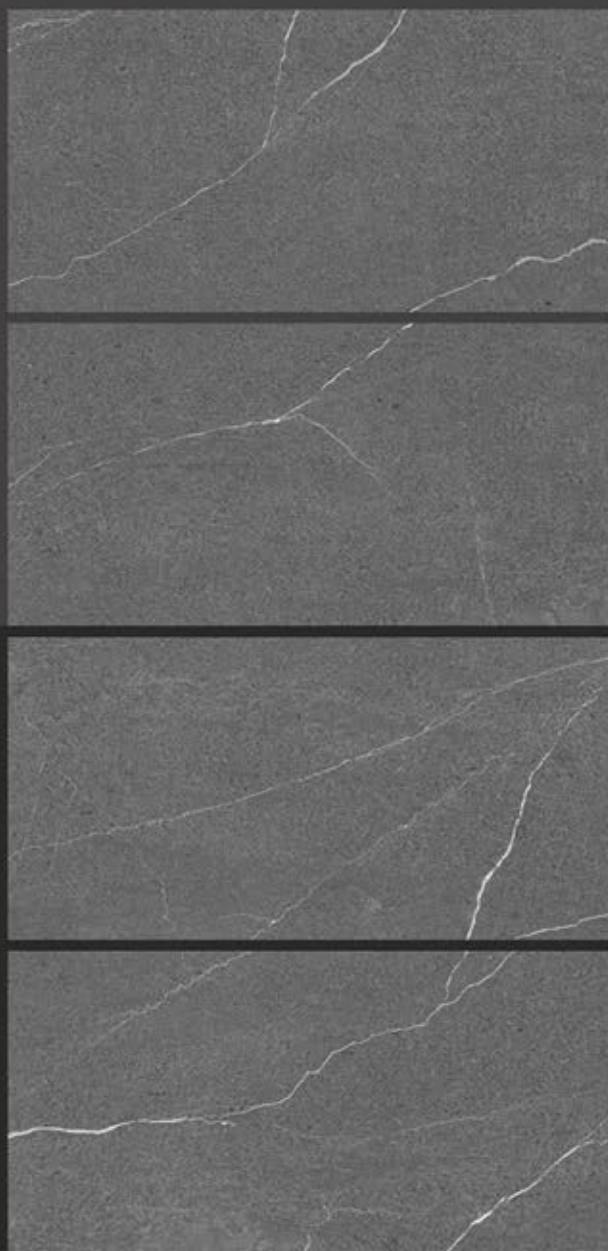

MATT

COLLECTION

600x1200mm
GLAZED VITRIFIED TILES

CORNOS GRAFITO

RANDOM FACES - 4

Low Water
Absorption

Frost
Resistant

Chemical
Resistant

Stain
Resistance

Zero
Maintenance

Easy to
Clean