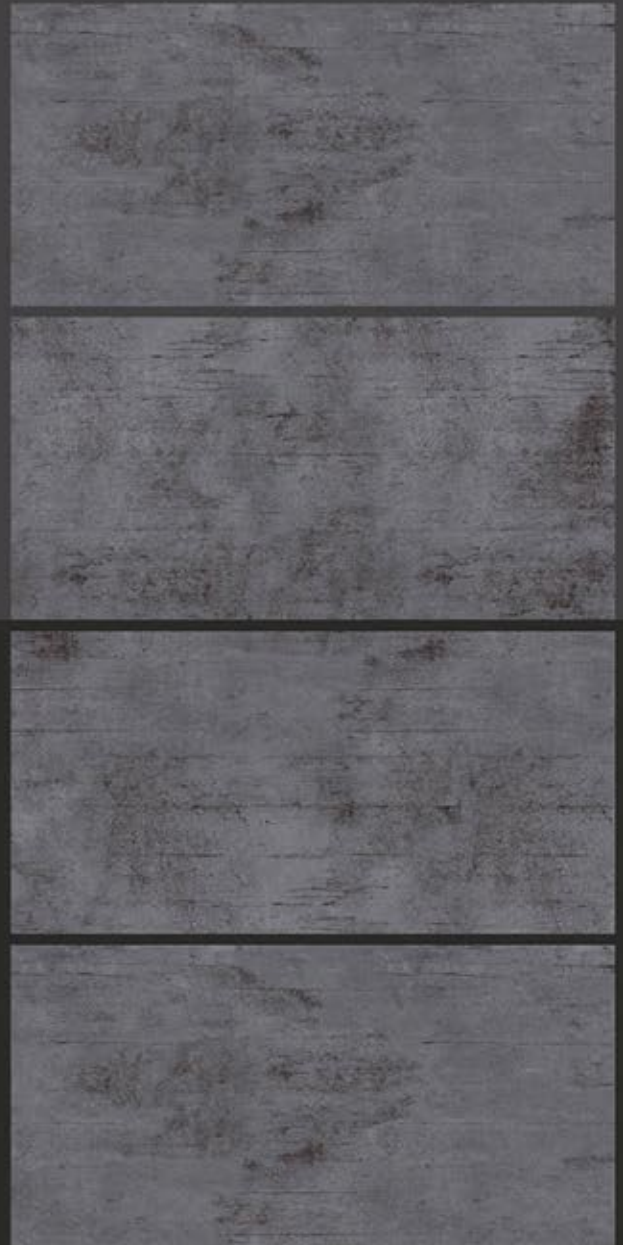

Stain
Resistance

Zero
Maintenance

Easy to
Clean

MATT

COLLECTION

600x1200mm
GLAZED VITRIFIED TILES

ORION GRAFITO

RANDOM FACES - 3